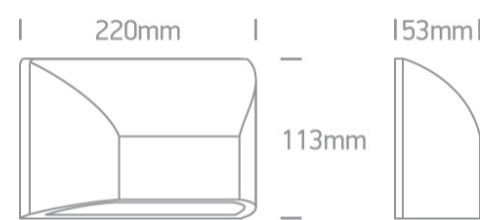

Dimensions

Physical Specification

Item Group	12 Wall & Ceiling LED
Family	Down Illumination Wall Lights ABS + PC
Order Code	67396/AN/V
Colour	Anthracite
Material	ABS
Diffuser Material	PC
Shape	Rectangular
Length	220mm
Width	53mm
Height	113mm
Surface Wall	Yes
Indoor	Yes